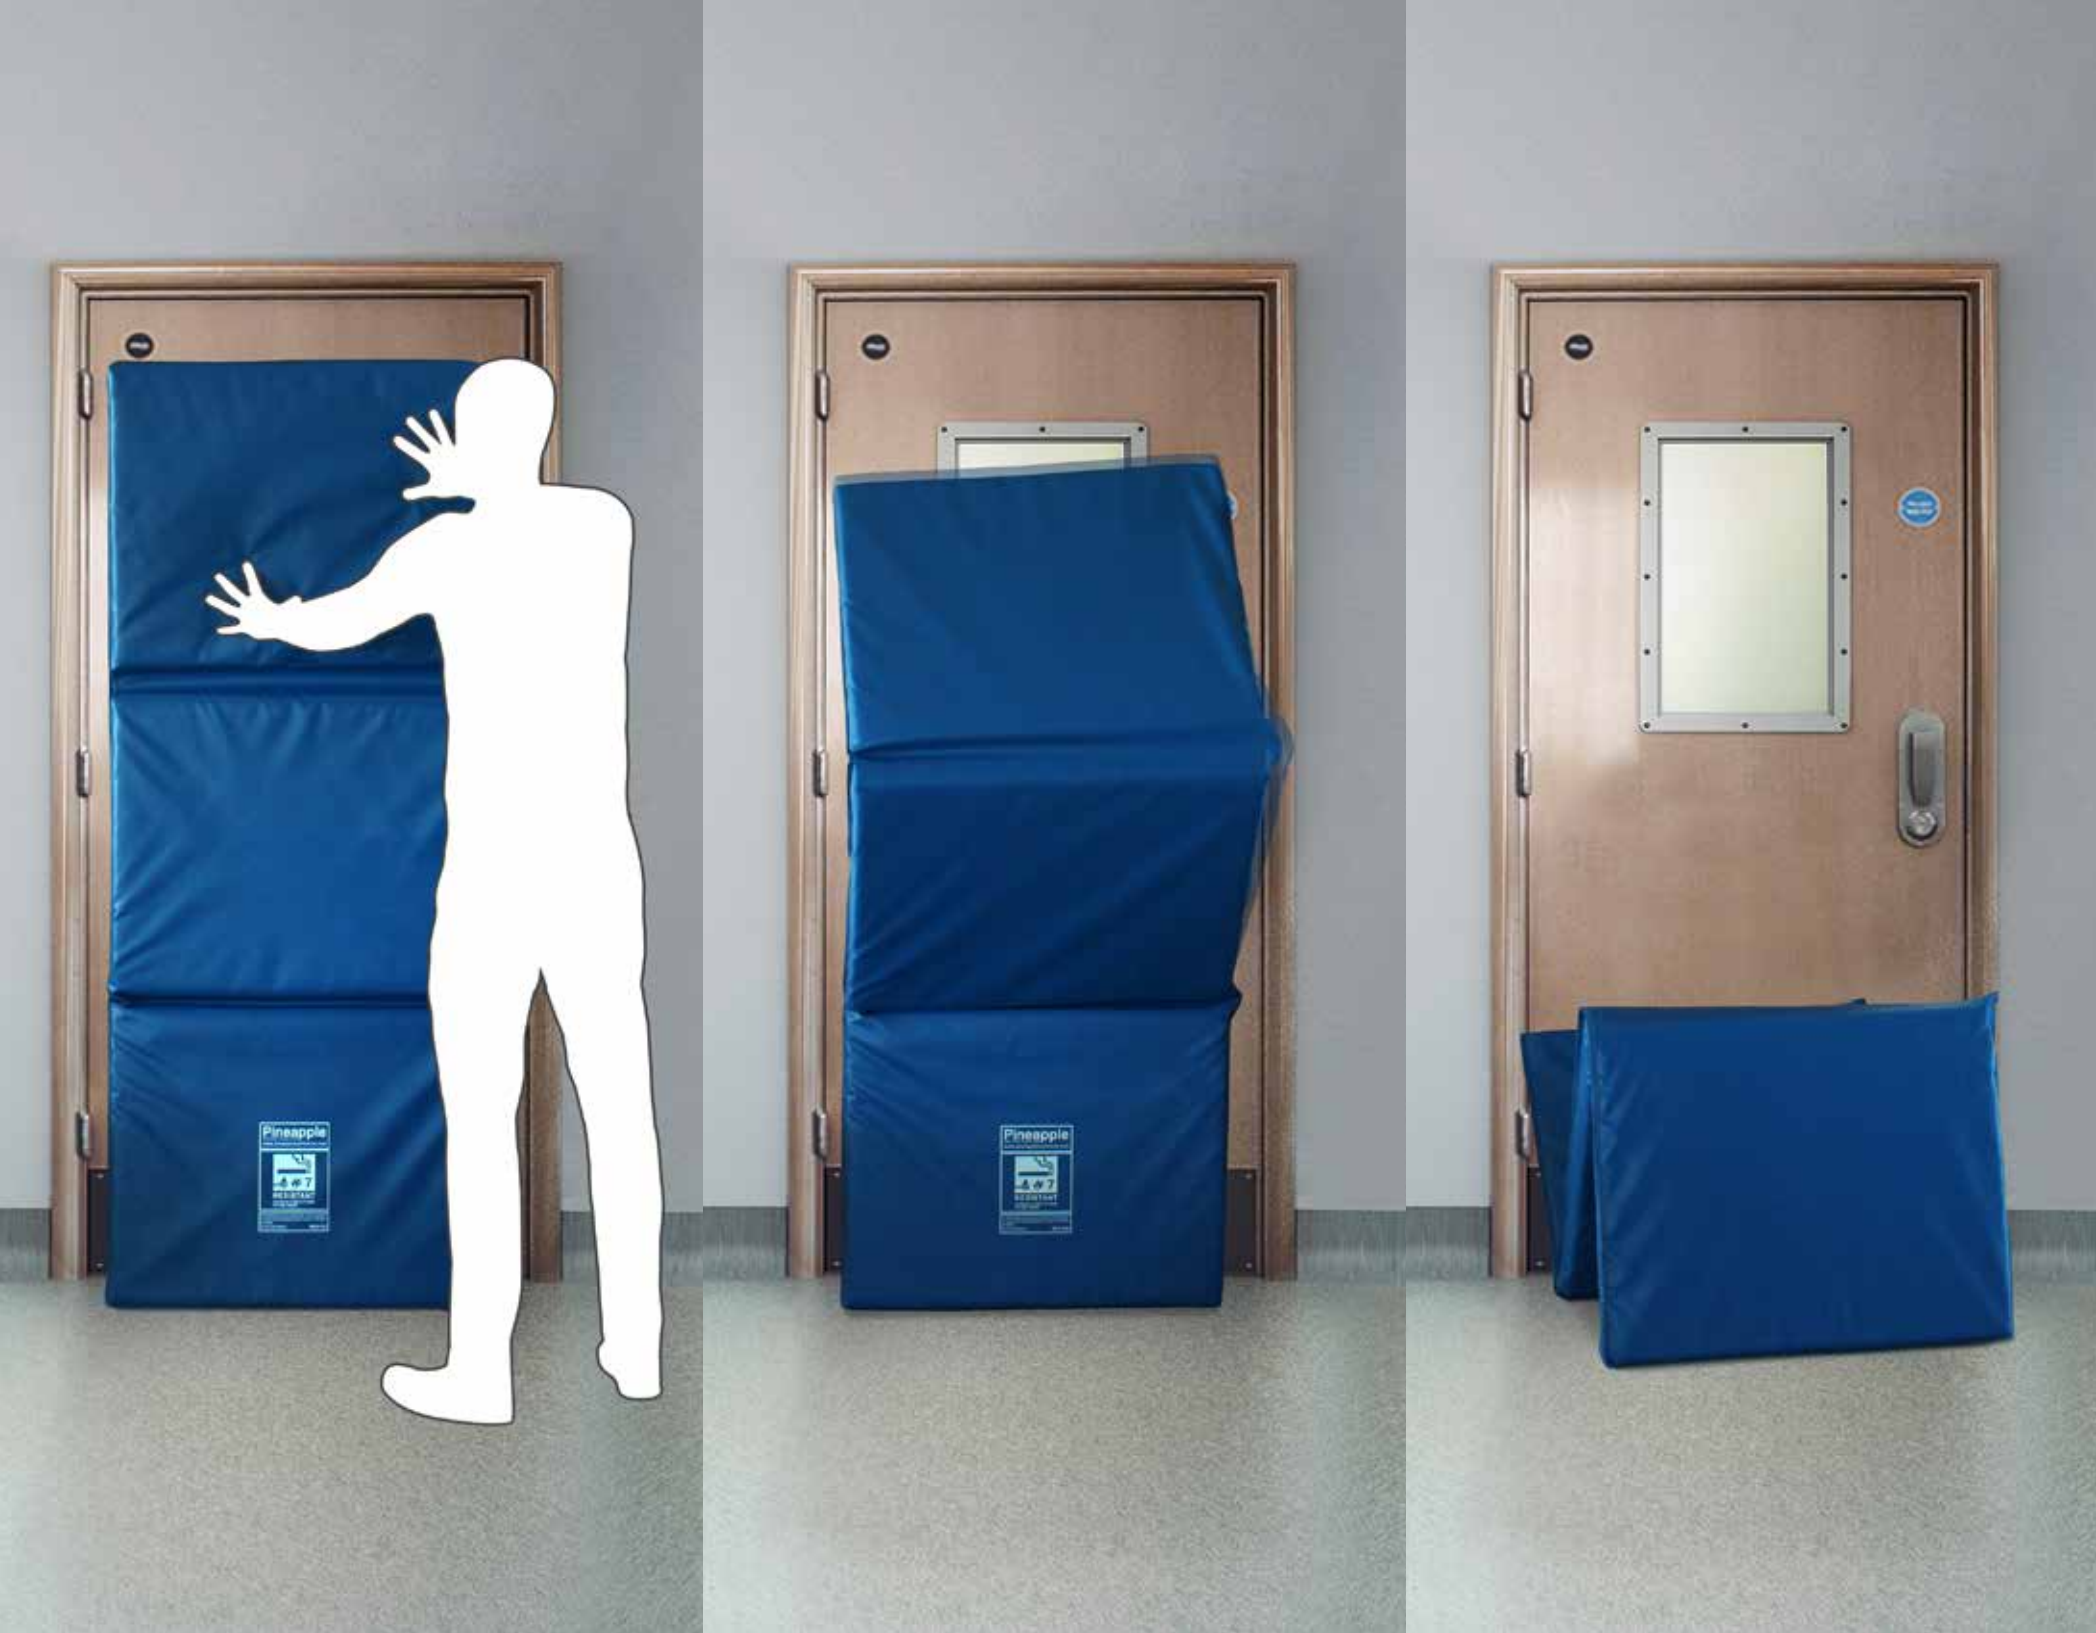

Foam

Fire-resistant, CMHR (combustion modified high resilience) foam used for optimum safety