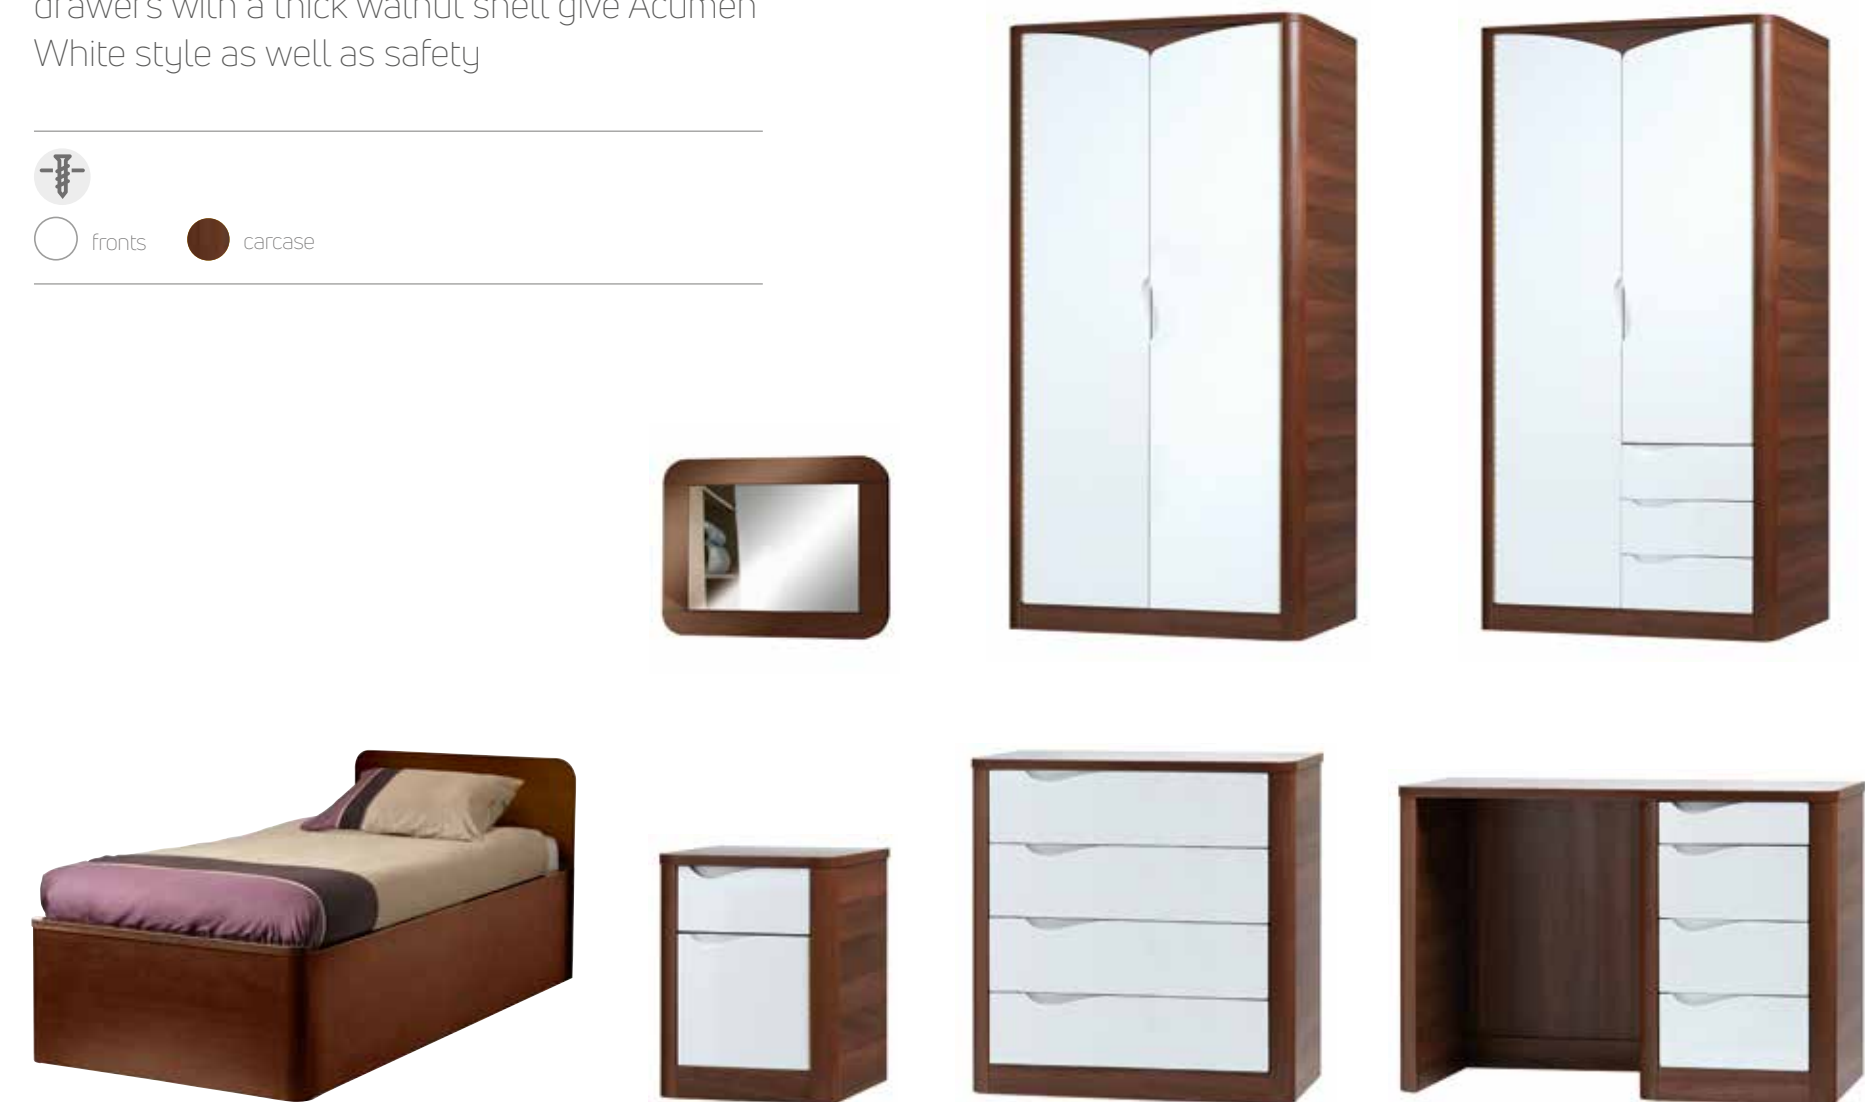

## Shelving

Half-depth shelf with a groove instead of hanging rails, as well as stepped shelving to deter climbing

## Hinges

Piano hinges are continuous so there is nowhere to tie a ligature

# acumen white

The combination of gloss white doors and drawers with a thick walnut shell give Acumen White style as well as safety

○ fronts

● carcass

## acumen open

Acumen Open removes doors, drawers and hinges from the range to provide facilities with total peace of mind