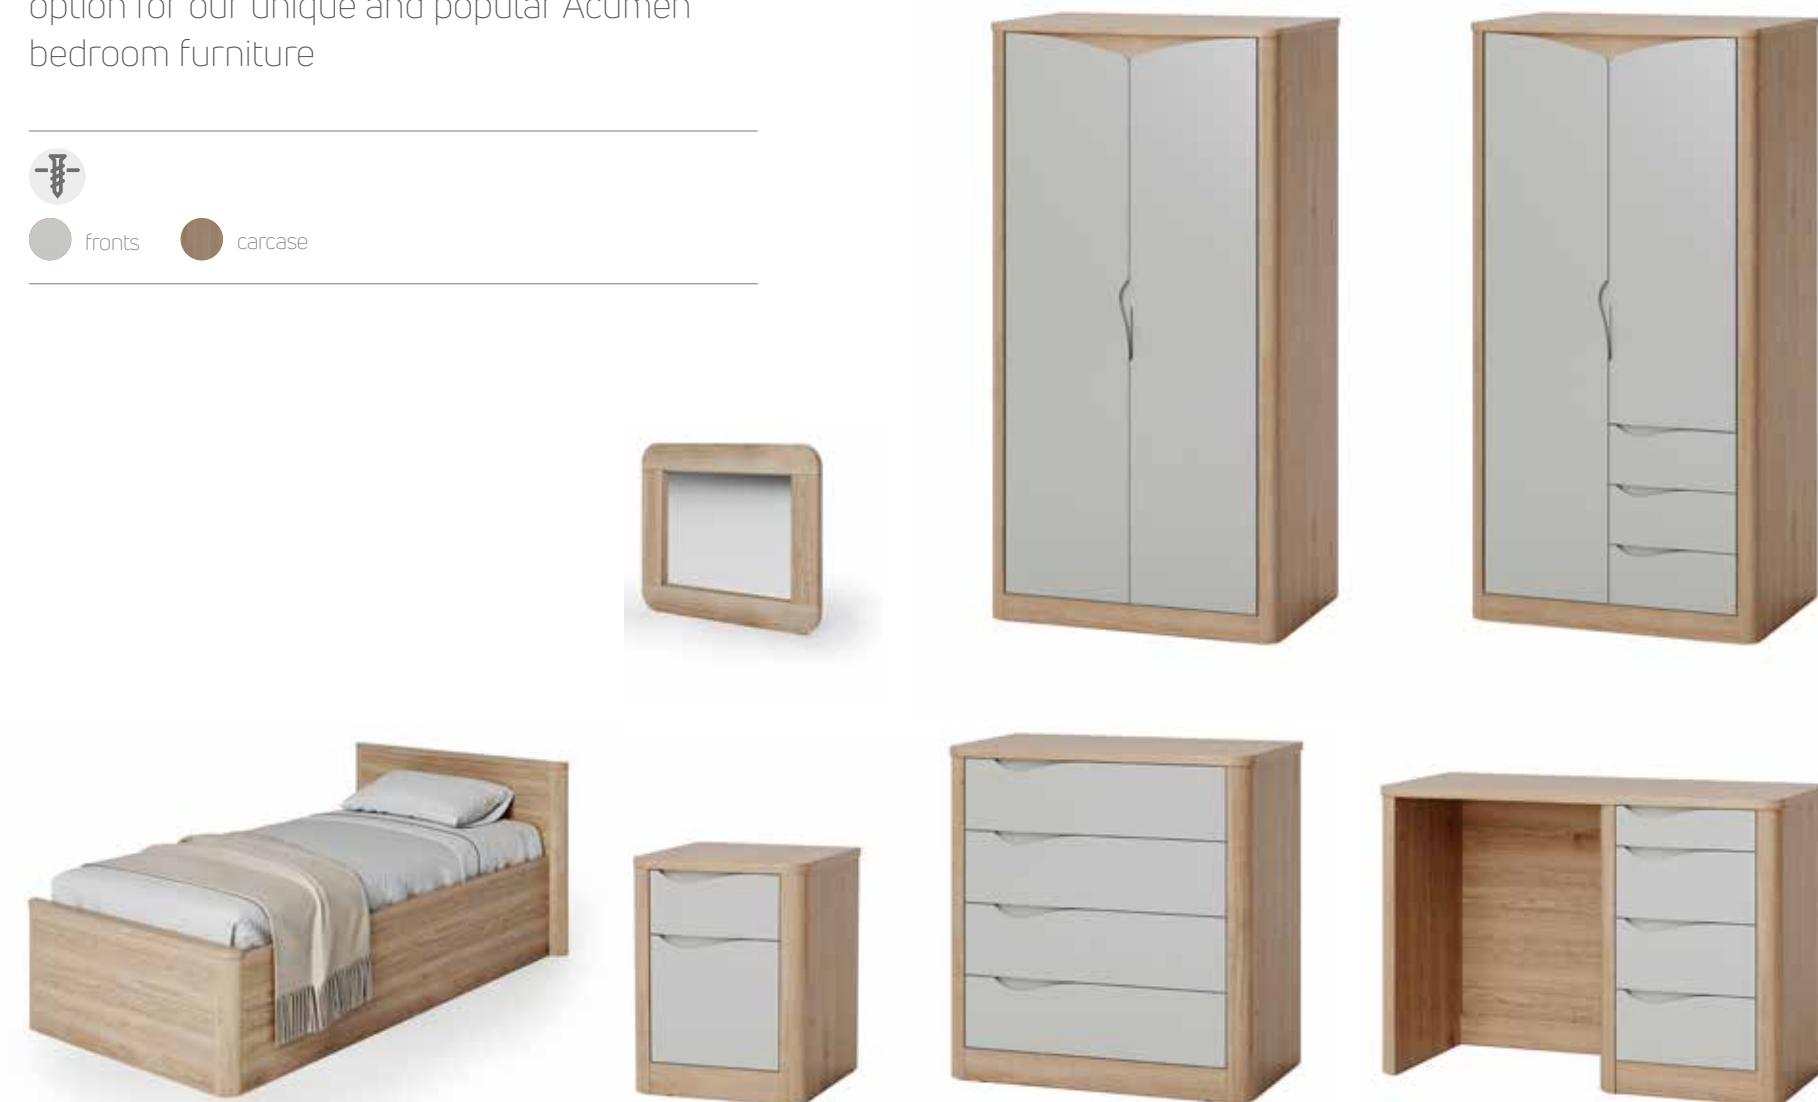

## Shelving

Half-depth shelf with a groove instead of hanging rails, as well as stepped shelving to deter climbing

# acumen white

The combination of gloss white doors and drawers with a thick walnut shell give Acumen White style as well as safety

○ fronts

● carcass

## acumen open

Acumen Open removes doors, drawers and hinges from the range to provide facilities with total peace of mind