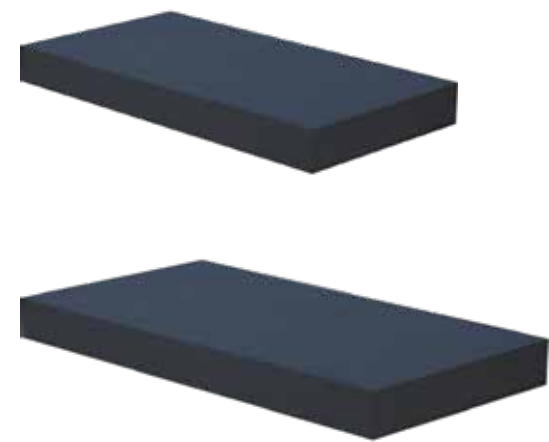

alpine

These anti-microbial mattresses incorporate multi-density foam with welded seams to ensure comfort and safety