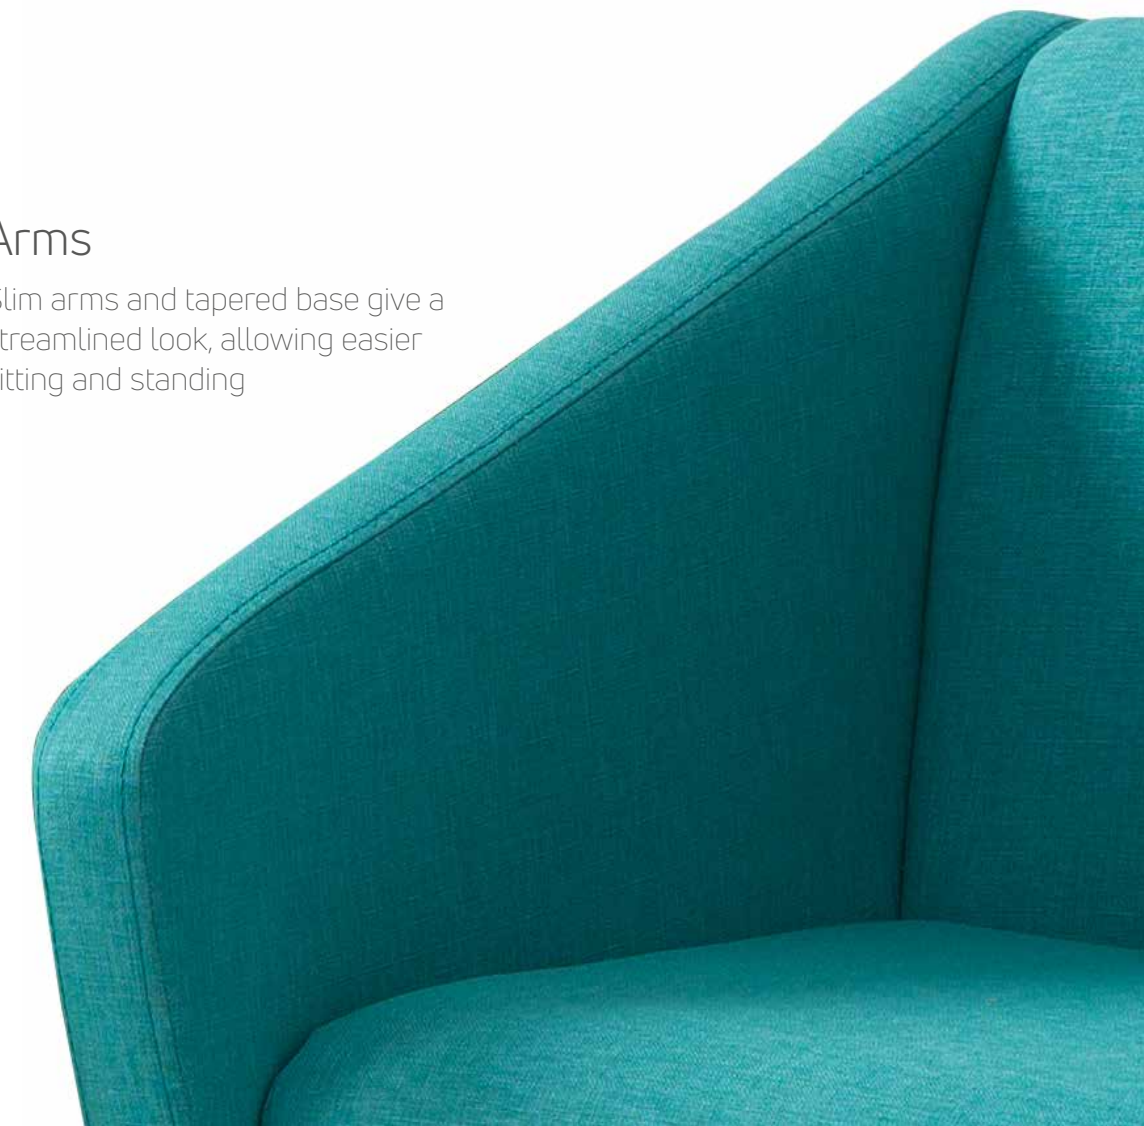

# skye plus

This seating combines strength with a modern look, using slim arms to create comfort suitable for areas with limited space

Hundreds of fabrics to choose from  
see website for all options

## Arms

Slim arms and tapered base give a streamlined look, allowing easier sitting and standing